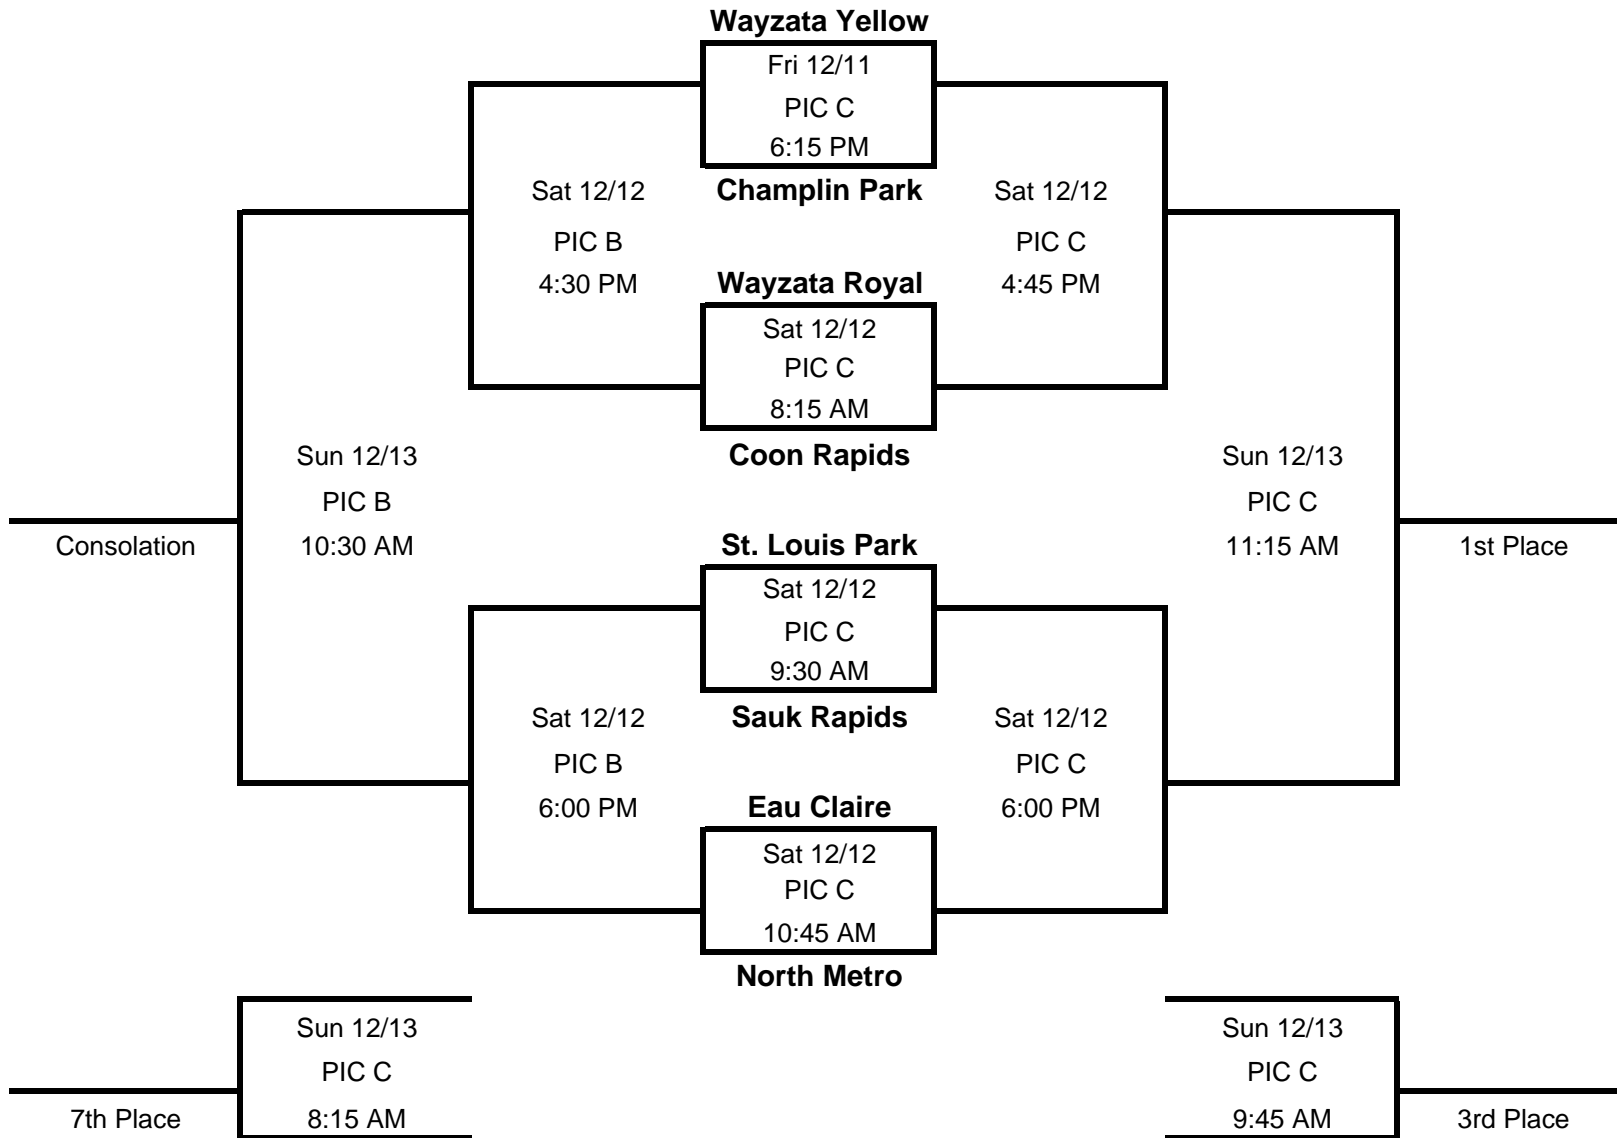

Squirt B2 Invitational Tournament

December 11 - 13, 2009

Peewee B2 Invitational Tournament

December 11 - 13, 2009

Bantam B2 Invitational Tournament

December 11 - 13, 2009