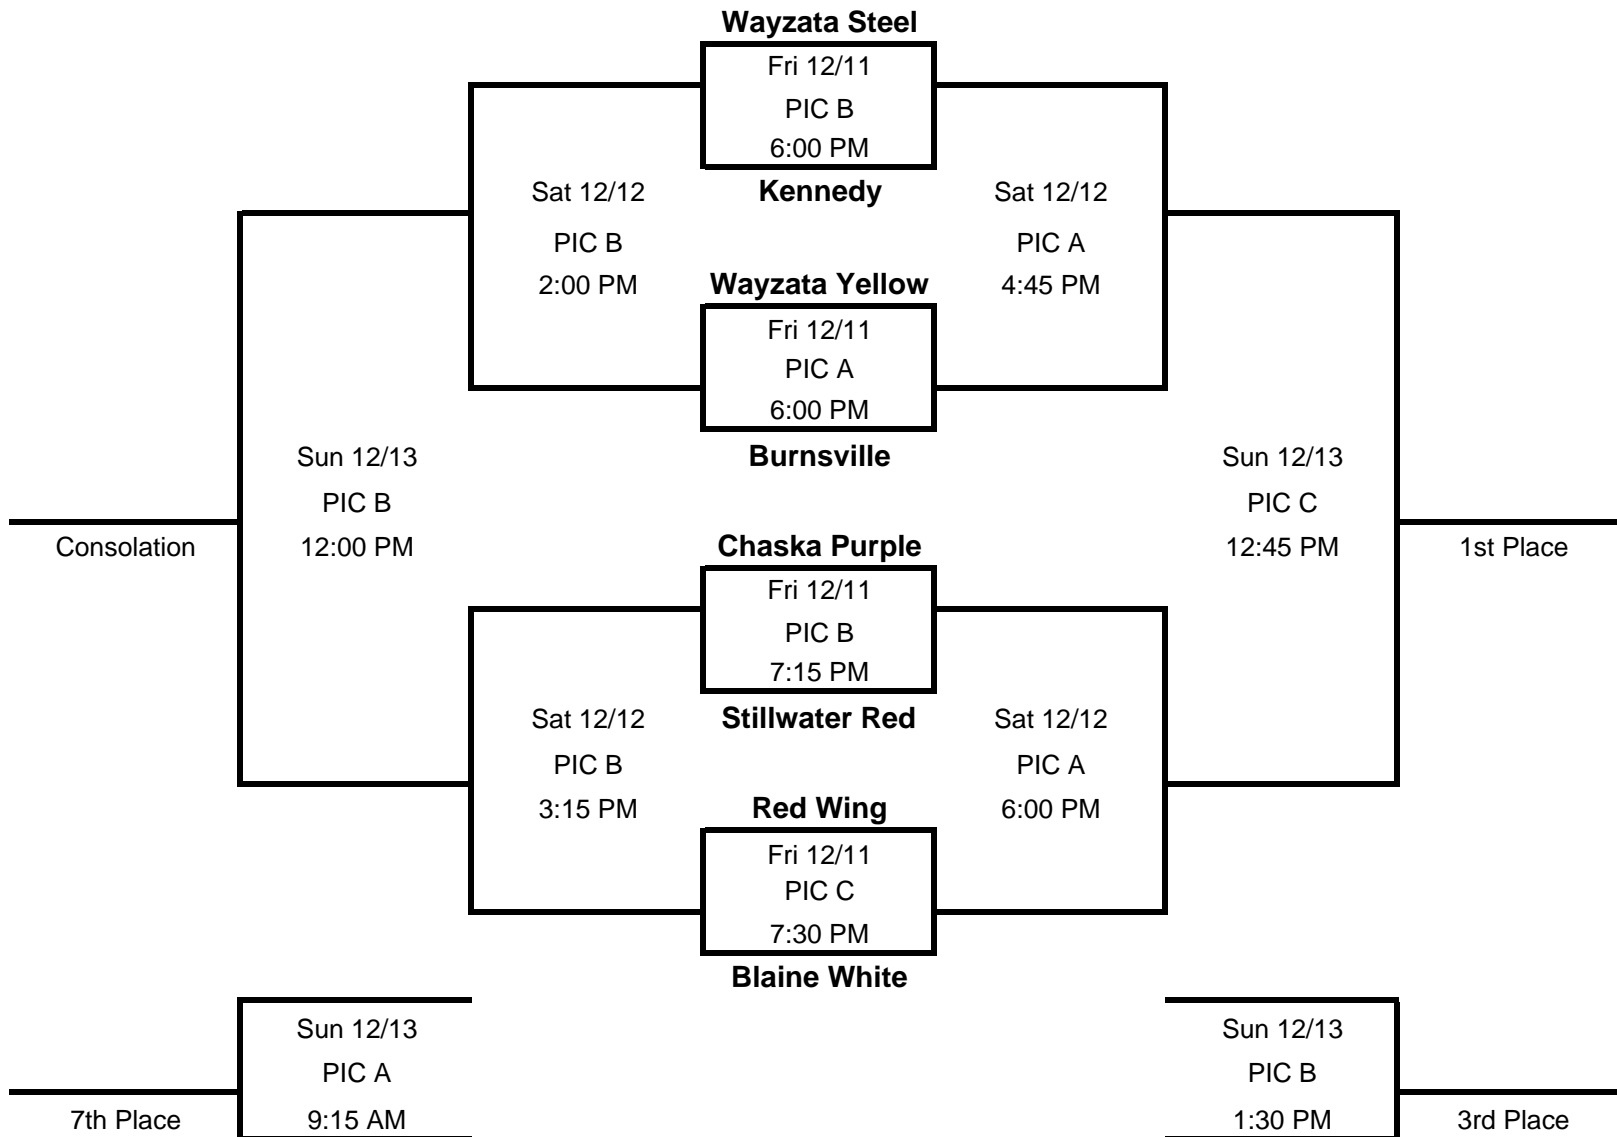

Squirt B2 Invitational Tournament

December 11 - 13, 2009

Peewee B2 Invitational Tournament

December 11 - 13, 2009

Bantam B2 Invitational Tournament

December 11 - 13, 2009